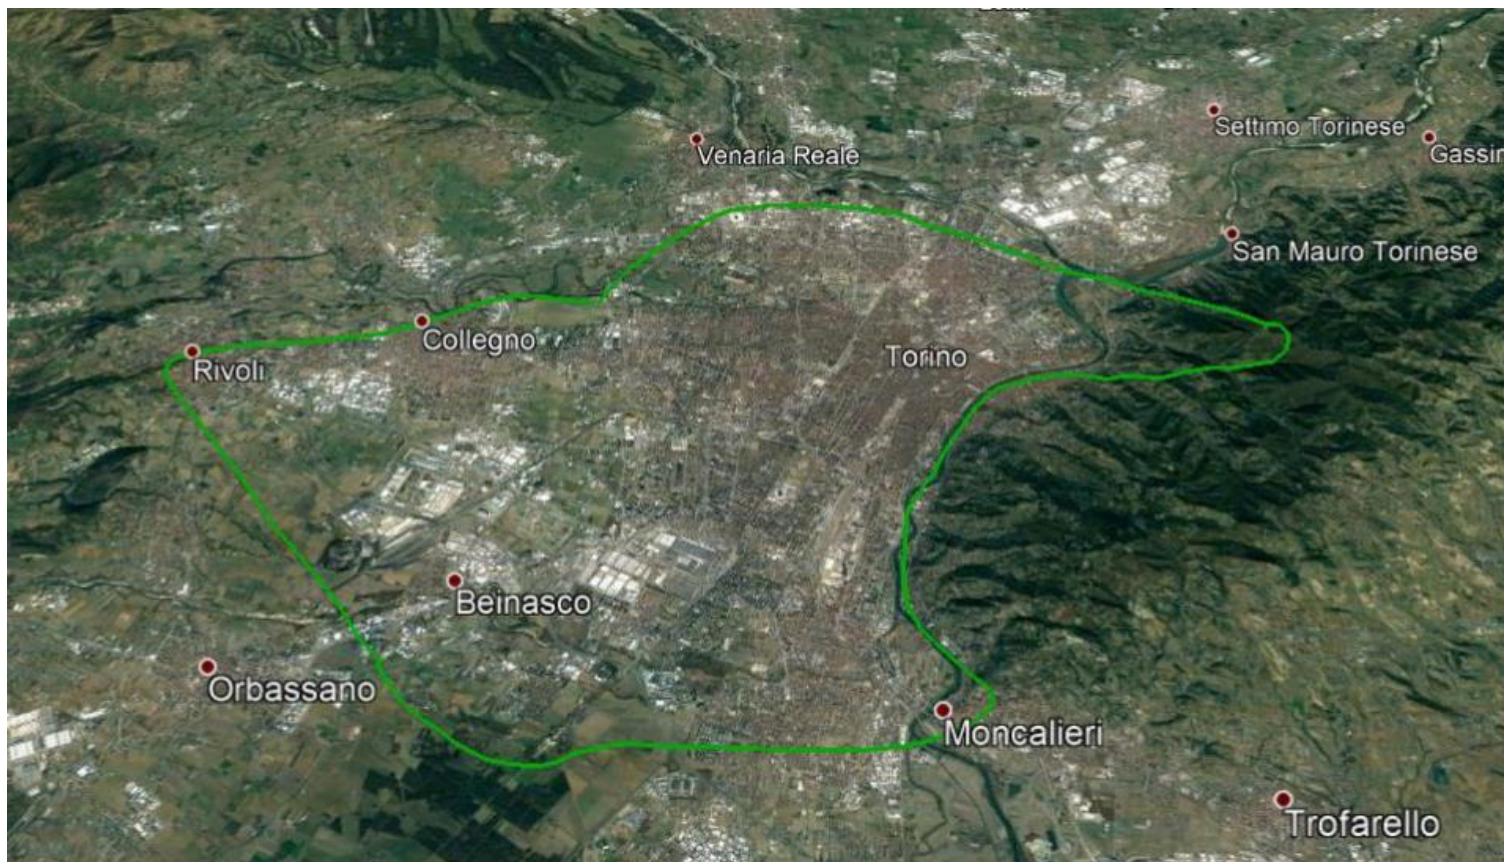

TOUR STANDARD

OPERATED BY

TOUR STANDARD: Aeritalia→Cast. Rivoli→Cast. Stupinigi→Cast. Moncalieri→Torino PO→Superga→Stadio Allianz→ Aeritalia
Distance: 35 NM Time about 30'

Which helicopter ride to choose?
There are numerous helicopter tours among the which to choose. The standard tours are two to go on to Fly & Wine tours, itinerant for the Langhe and Monferrato. The first standard is a 30 minute tour (see here). Thirty minutes do not seem many but you can see all the places more interesting in the city and it is an experience beautiful.
It could be the gift your partner has he will remember all his life.